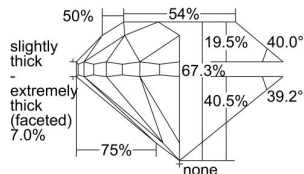

GIA®

FACSIMILE

GIA REPORT 7402438093

Verify this report at GIA.edu

GIA NATURAL DIAMOND DOSSIER®

September 21, 2021
GIA Report Number **7402438093**
Shape and Cutting Style ..... **Round Brilliant**
Measurements ..... **4.76 - 4.84 x 3.23 mm**

GRADING RESULTS

Carat Weight ..... **0.50 carat**
Color Grade ..... **H**
Clarity Grade **S11**
Cut Grade ..... **Fair**

ADDITIONAL GRADING INFORMATION

Polish ..... **Very Good**
Symmetry ..... **Good**
Fluorescence ..... **None**
Clarity Characteristics ..... **Cloud, Crystal**
Inscription(s): **GIA 7402438093**

PROPORTIONS

Profile to actual proportions

GRADING SCALES

GIA COLOR SCALE	GIA CLARITY SCALE	GIA CUT SCALE
D	FLAWLESS	EXCELLENT
E	INTERNALLY FLAWLESS	
F	VVS₁	VERY GOOD
G		
H	VS₁	GOOD
I		
J	VS₂	FAIR
K		
L	SI₁	POOR
M		
N	I₁	
O		
P	I₂	
Q		
R	I₃	
S		
T		
U		
V		
W		
X		
Y		
Z